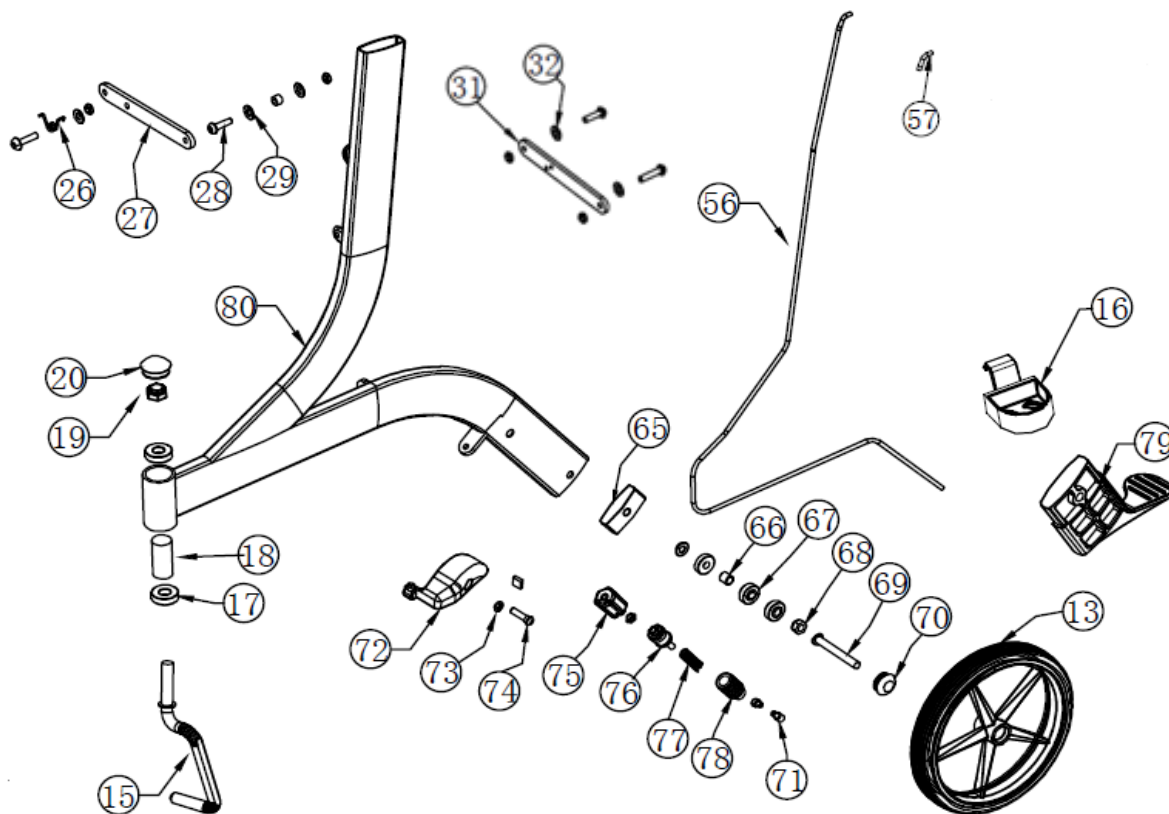

CE-D09 Spare parts list

Identification number: TCF-VOMNL-2410-14C
Product group: Walking aid
Productname: Travixx Classic
Batchnumber:

Frame assembly

Drawing No.	Item No.	Description	Purchase Price
13	42411100	Rear wheel (small) Black spoked	€ 23,59
15	82410150	Front fork Left Black (thin)	€ 38,53
	82410155	Front fork Right Black (thin)	€ 38,53
16	92417125	Crutch holder and clamp	€ 13,76
17 to 19	-	Not available as spare part	-
20	92417035	Bearing house cover caps, set of 2	€ 3,93
27 to 29	-	Not available as spare part	-
31 to 32	-	Not available as spare part	-
56 + 57	92417100	Brake cable Travixx Small (1x inner- and outer cable)	€ 23,59
	92417105	Brake cable Travixx Medium (1x inner- and outer cable)	€ 23,59
65 to 69	-	Not available as spare part	-
70	ALPL04006	Cover cap for rear wheel (Set of 2)	€ 3,93
71 to 78	92417150	Brakepad incl. mounting material	€ 18,42
79	92417120	Stepper per pair (plastic)	€ 26,74
80	-	Not available as spare part	-