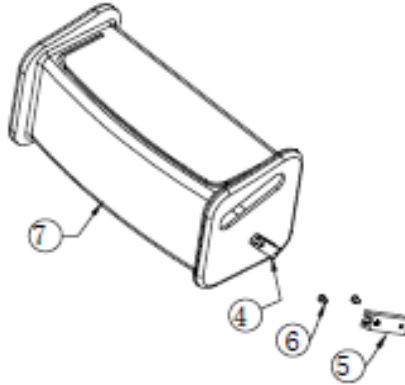

CE-D09 Spare parts list

Identification number: TCF-VOMNL-2410-14C
Product group: Walking aid
Productname: Travixx Classic
Batchnumber:

Backrest

Drawing No.	Item No.	Description	Purchase Price
1	92415200	Backrest strap incl. detachable cover	€ 47,15
2	-	Not available as spare part	-
3	92415205	Star knob grey for backrest	€ 3,93

CE-D09 Spare parts list

Identification number: TCF-VOMNL-2410-14C
Product group: Walking aid
Productname: Travixx Classic
Batchnumber:

Bag

Drawing No.	Item No.	Description	Purchase Price
4 to 6	92429950	Mounting block (set of 2) for mounting the bag	€ 8,92
7	92419900	Bag, Front	€ 17,05

CE-D09 Spare parts list

Identification number: TCF-VOMNL-2410-14C
 Product group: Walking aid
 Productname: Travixx Classic
 Batchnumber:

Seat

Drawing No.	Item No.	Description	Purchase Price
8	52411100	Wiremesh seat lightweight	€ 51,10
9	92419050	Unlocking belt for folding mechanism	€ 44,03
10 to 12	92417060	Bearing set for front wheels incl. mounting material front wheel	€ 16,12
	92417050	Cover caps for front wheel, Black (set of 2)	€ 3,93
14	82411100	Front wheel (large), Black spoked	€ 27,51
21 to 25; 35 to 40	92419055	Folding mechanism and locking mechanism	€ 44,03

CE-D09 Spare parts list

Identification number: TCF-VOMNL-2410-14C
 Product group: Walking aid
 Productname: Travixx Classic
 Batchnumber:

Push handle + accessoires

Drawing No.	Item No.	Description	Purchase Price	
50 to 55	92417140	Locking mechanism for handle push bar with grey knob (adjustable)	€	13,76
58 to 64	92417200	Push handle and brake handle (grey) Medium Left	€	19,27
	92417205	Push handle and brake handle (grey) Medium Right	€	19,27
-	92417170	Tray with tray holders (set)	€	43,27
60	92417210	Hand grip for Travixx	€	8,49