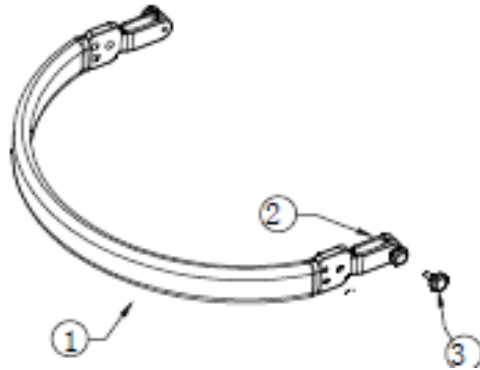

CE-D09 Spare parts list

Identification number: TCF-VOMNL-2410-14C
Product group: Walking aid
Productname: Travixx Classic
Batchnumber:

Backrest

Drawing No.	Item No.	Description	Purchase Price
1	92415200	Backrest strap incl. detachable cover	€ 47,15
2	-	Not available as spare part	-
3	92415205	Star knob grey for backrest	€ 3,93

CE-D09 Spare parts list

Identification number: TCF-VOMNL-2410-14C
Product group: Walking aid
Productname: Travixx Classic
Batchnumber:

Bag

Drawing No.	Item No.	Description	Purchase Price
4 to 6	92429950	Mounting block (set of 2) for mounting the bag	€ 8,92
7	92419900	Bag, Front	€ 17,05

CE-D09 Spare parts list

Identification number: TCF-VOMNL-2410-14C
 Product group: Walking aid
 Productname: Travixx Classic
 Batchnumber:

Seat

Drawing No.	Item No.	Description	Purchase Price
8	52411100	Wiremesh seat lightweight	€ 51,10
9	92419050	Unlocking belt for folding mechanism	€ 44,03
10 to 12	92417060	Bearing set for front wheels incl. mounting material front wheel	€ 16,12
	92417050	Cover caps for front wheel, Black (set of 2)	€ 3,93
14	82411100	Front wheel (large), Black spoked	€ 27,51
21 to 25; 35 to 40	92419055	Folding mechanism and locking mechanism	€ 44,03

CE-D09 Spare parts list

Identification number: TCF-VOMNL-2410-14C
 Product group: Walking aid
 Productname: Travixx Classic
 Batchnumber:

Push handle + accessoires

Drawing No.	Item No.	Description	Purchase Price	
50 to 55	92417140	Locking mechanism for handle push bar with grey knob (adjustable)	€	13,76
58 to 64	92417200	Push handle and brake handle (grey) Medium Left	€	19,27
	92417205	Push handle and brake handle (grey) Medium Right	€	19,27
-	92417170	Tray with tray holders (set)	€	43,27
60	92417210	Hand grip for Travixx	€	8,49