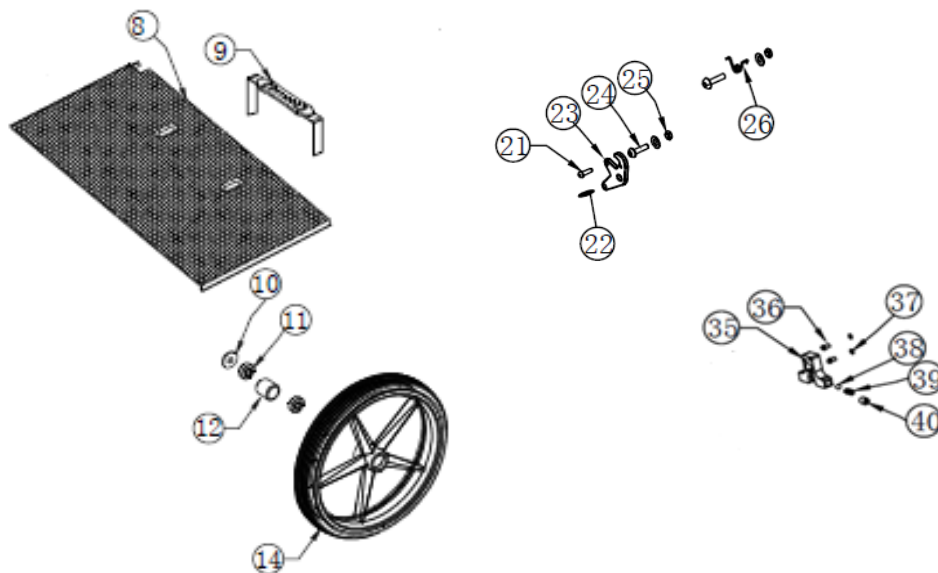

CE-D09 Spare parts list

Identification number: TCF-VOMNL-2410-14C
Product group: Walking aid
Productname: Travixx Classic
Batchnumber:

Backrest

Drawing No.	Item No.	Description	Purchase Price
1	92415200	Backrest strap incl. detachable cover	€ 47,15
2	-	Not available as spare part	-
3	92415205	Star knob grey for backrest	€ 3,93

CE-D09 Spare parts list

Identification number: TCF-VOMNL-2410-14C
Product group: Walking aid
Productname: Travixx Classic
Batchnumber:

Bag

Drawing No.	Item No.	Description	Purchase Price
4 to 6	92429950	Mounting block (set of 2) for mounting the bag	€ 8,92
7	92419900	Bag, Front	€ 17,05

CE-D09 Spare parts list

Identification number: TCF-VOMNL-2410-14C
 Product group: Walking aid
 Productname: Travixx Classic
 Batchnumber:

Seat

Drawing No.	Item No.	Description	Purchase Price
8	52411100	Wiremesh seat lightweight	€ 51,10
9	92419050	Unlocking belt for folding mechanism	€ 44,03
10 to 12	92417060	Bearing set for front wheels incl. mounting material front wheel	€ 16,12
	92417050	Cover caps for front wheel, Black (set of 2)	€ 3,93
14	82411100	Front wheel (large), Black spoked	€ 27,51
21 to 25; 35 to 40	92419055	Folding mechanism and locking mechanism	€ 44,03

CE-D09 Spare parts list

Identification number: TCF-VOMNL-2410-14C
 Product group: Walking aid
 Productname: Travixx Classic
 Batchnumber:

Push handle + accessoires

Drawing No.	Item No.	Description	Purchase Price	
50 to 55	92417140	Locking mechanism for handle push bar with grey knob (adjustable)	€	13,76
58 to 64	92417200	Push handle and brake handle (grey) Medium Left	€	19,27
	92417205	Push handle and brake handle (grey) Medium Right	€	19,27
-	92417170	Tray with tray holders (set)	€	43,27
60	92417210	Hand grip for Travixx	€	8,49