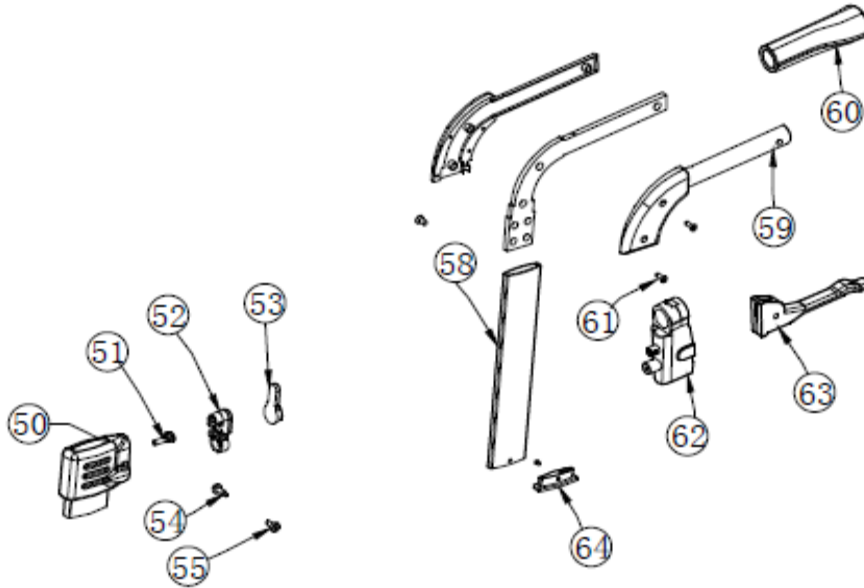

CE-D09 Spare parts list

Identification number: TCF-VOMNL-2410-14C
 Product group: Walking aid
 Productname: Travixx Classic
 Batchnumber:

Cross frame

Drawing No.	Item No.	Description	Purchase Price
41 & 42	92419020	Bushings for crossframe/sideframe with bolts (set of 4)	€ 17,09
30; 41 to 49	92419250	Cross frame Travixx Classic S	€ 75,48
	92419150	Cross frame Travixx Classic M	€ 75,48
44	92419005	Cover caps for cross bar incl screws, set of 4	€ 11,79
46	92419100	Transport locking lever (grey)	€ 13,76

CE-D09 Spare parts list

Identification number: TCF-VOMNL-2410-14C
 Product group: Walking aid
 Productname: Travixx Classic
 Batchnumber:

Push handle + accessoires

Drawing No.	Item No.	Description	Purchase Price	
50 to 55	92417140	Locking mechanism for handle push bar with grey knob (adjustable)	€	13,76
58 to 64	92417200	Push handle and brake handle (grey) Medium Left	€	19,27
	92417205	Push handle and brake handle (grey) Medium Right	€	19,27
-	92417170	Tray with tray holders (set)	€	43,27
60	92417210	Hand grip for Travixx	€	8,49